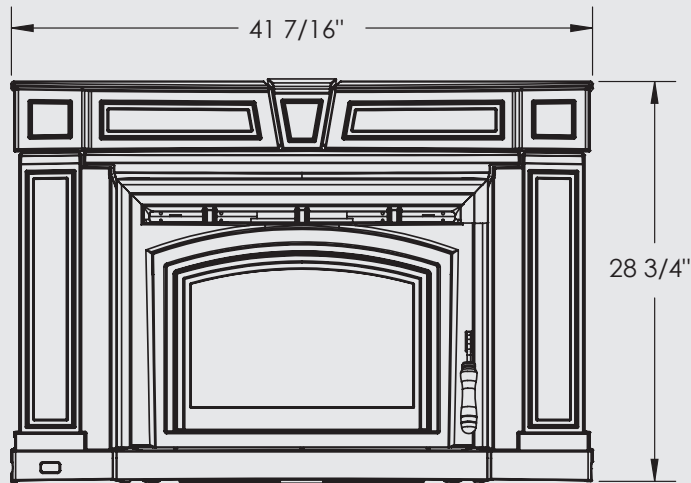

# Cabello Dimensions

## Min. Clearance to Combustibles

	1200	1700
A - side of unit to side wall	14"	14"
B - top of unit to bottom of 8" mantle	21"	24"
C - bottom to max. 3/4" combustible facing	17 1/2"	19 1/2"
D - side of unit to side facing (3/4 protrusion)	1"	1"
E - front of door to edge of floor protection	16" (18" CDN)	16" (18" CDN)
F - side of unit to side of floor protection	6" (8" CDN)	6" (8" CDN)