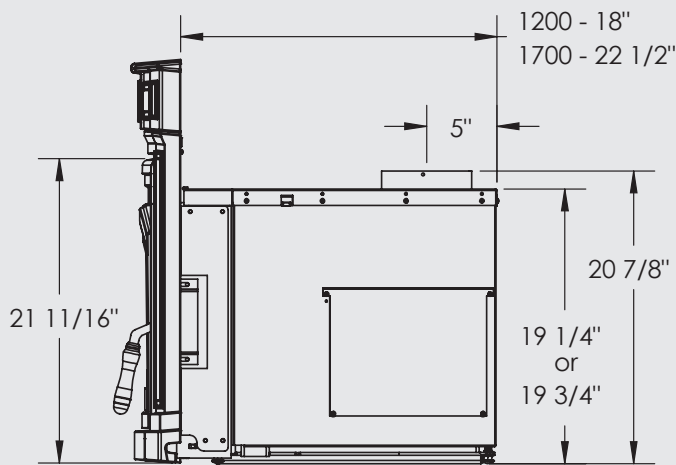

# Cabello Dimensions

## Min. Clearance to Combustibles

	1200	1700
A - side of unit to side wall	14"	14"
B - top of unit to bottom of 8" mantle	21"	24"
C - bottom to max. 3/4" combustible facing	17 1/2"	19 1/2"
D - side of unit to side facing (3/4 protrusion)	1"	1"
E - front of door to edge of floor protection	16" (18" CDN)	16" (18" CDN)
F - side of unit to side of floor protection	6" (8" CDN)	6" (8" CDN)

Measurements are approximate please consult owners manual for details.