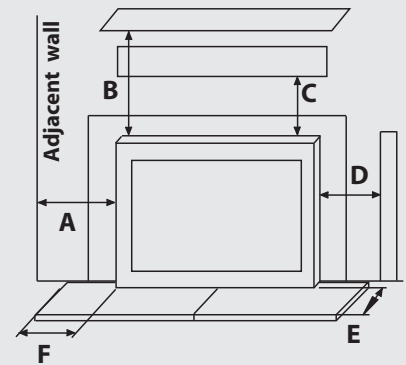

# Cabello Dimensions

## Min. Clearance to Combustibles

	1200	1700
A - side of unit to side wall	14"	14"
B - top of unit to bottom of 8" mantle	21"	24"
C - bottom to max. 3/4" combustible facing	17 1/2"	19 1/2"
D - side of unit to side facing (3/4 protrusion)	1"	1"
E - front of door to edge of floor protection	16" (18" CDN)	16" (18" CDN)
F - side of unit to side of floor protection	6" (8" CDN)	6" (8" CDN)

Measurements are approximate please consult owners manual for details.