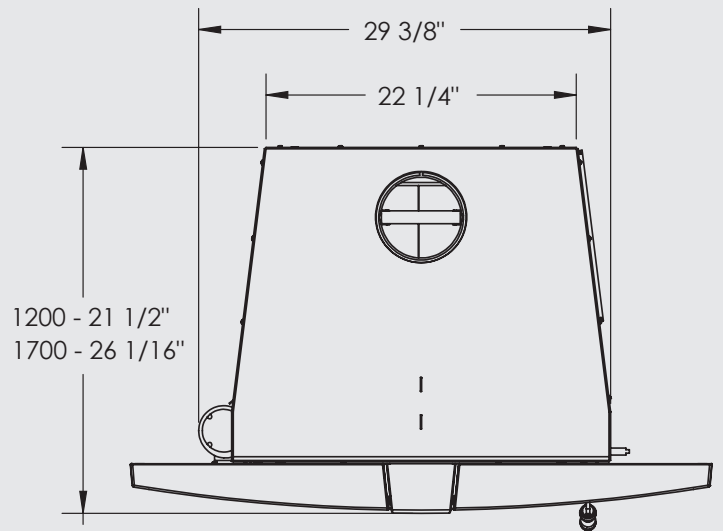

# Cabello Dimensions

## Min. Clearance to Combustibles

	1200	1700
A - side of unit to side wall	14"	14"
B - top of unit to bottom of 8" mantle	21"	24"
C - bottom to max. 3/4" combustible facing	17 1/2"	19 1/2"
D - side of unit to side facing (3/4 protrusion)	1"	1"
E - front of door to edge of floor protection	16" (18" CDN)	16" (18" CDN)
F - side of unit to side of floor protection	6" (8" CDN)	6" (8" CDN)

Measurements are approximate please consult owners manual for details.